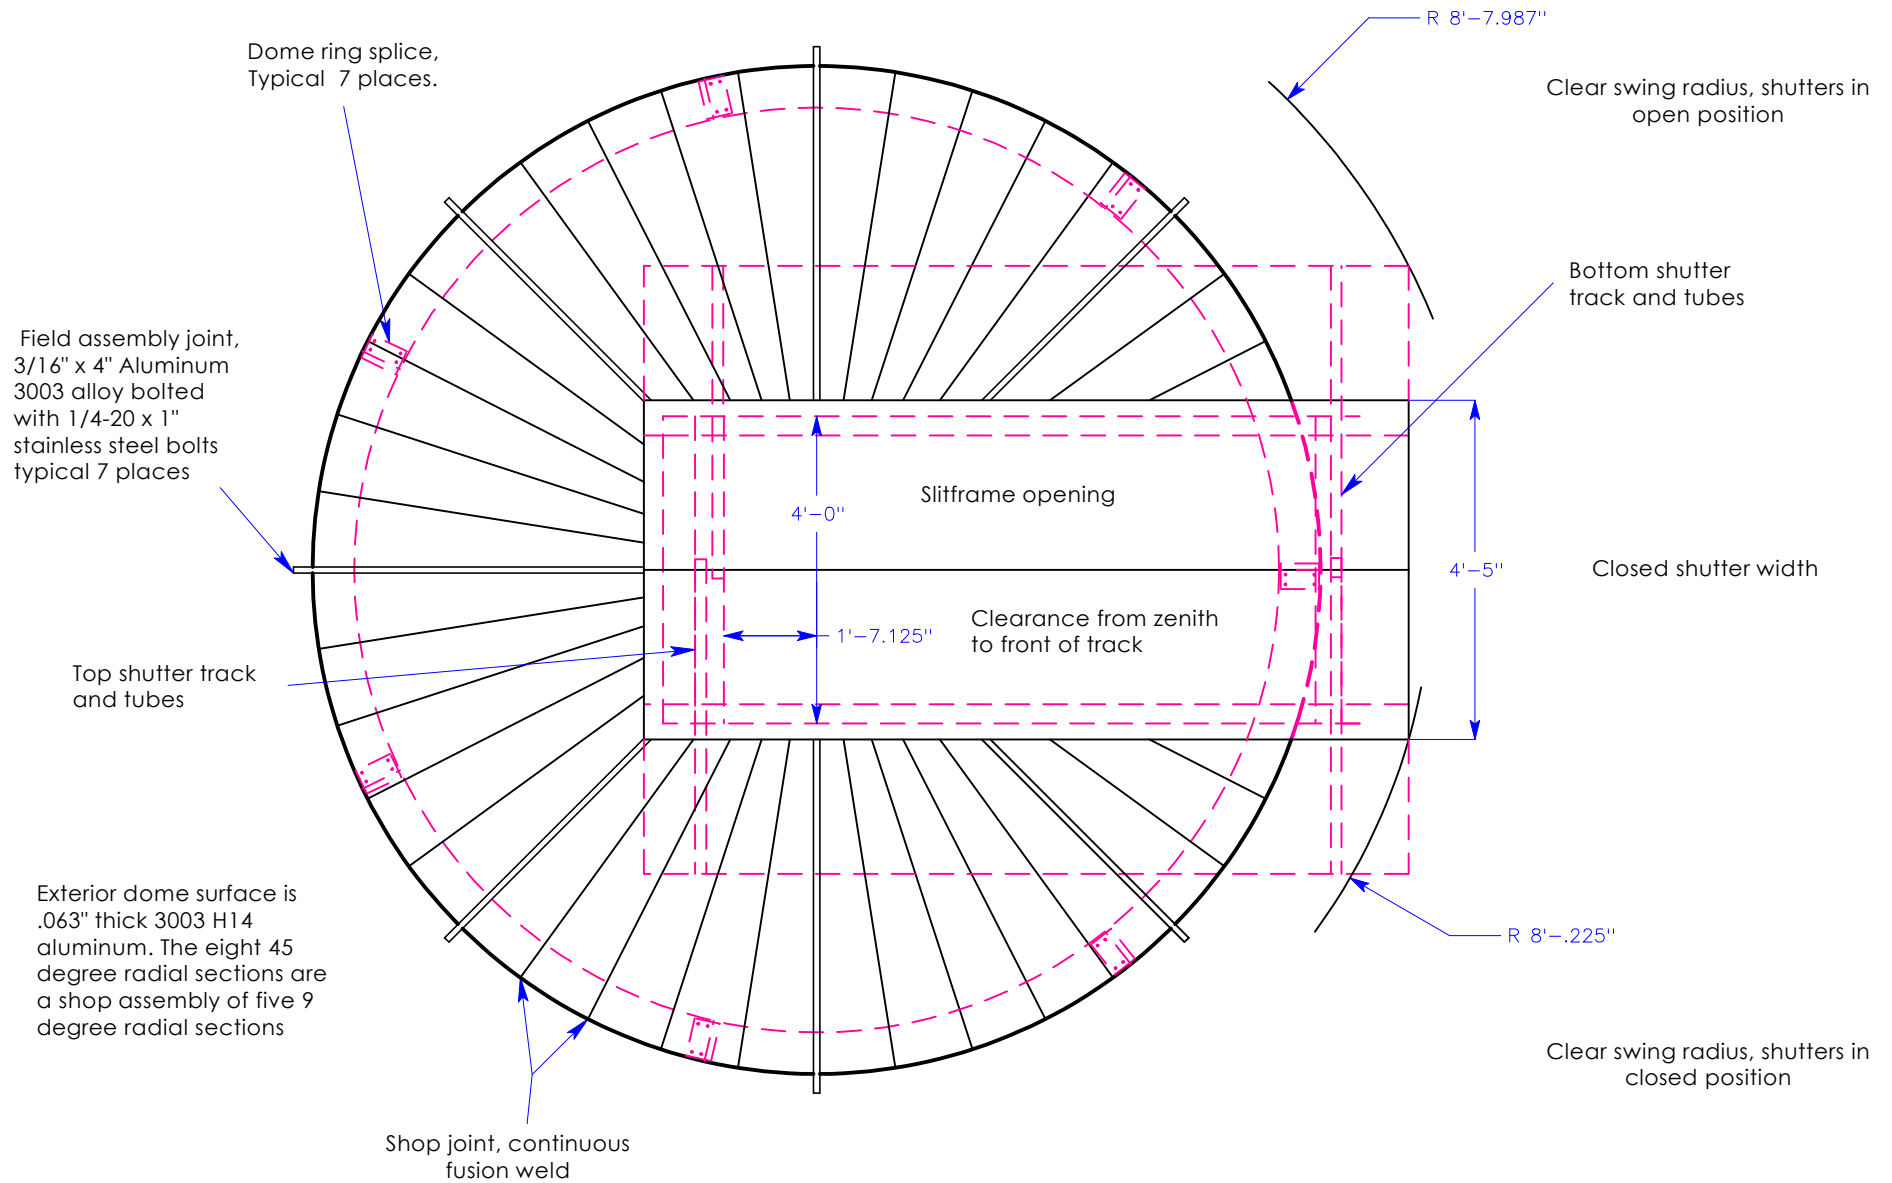

4 Meter Observa-Dome Plan View

Observa-Dome Labs, Inc
 371 Commerce Park Drive
 Jackson, MS 39213
 1-800-647-5364
 observa-dome.com

	Name	Date	Title	Date	Scale
Created By	JJ	6/17/02	4 Meter Plan View	June 17, 2002	1:30
Checked By	RC	6/21/02	Drawing No.	Revised	
			OBD 4 101		