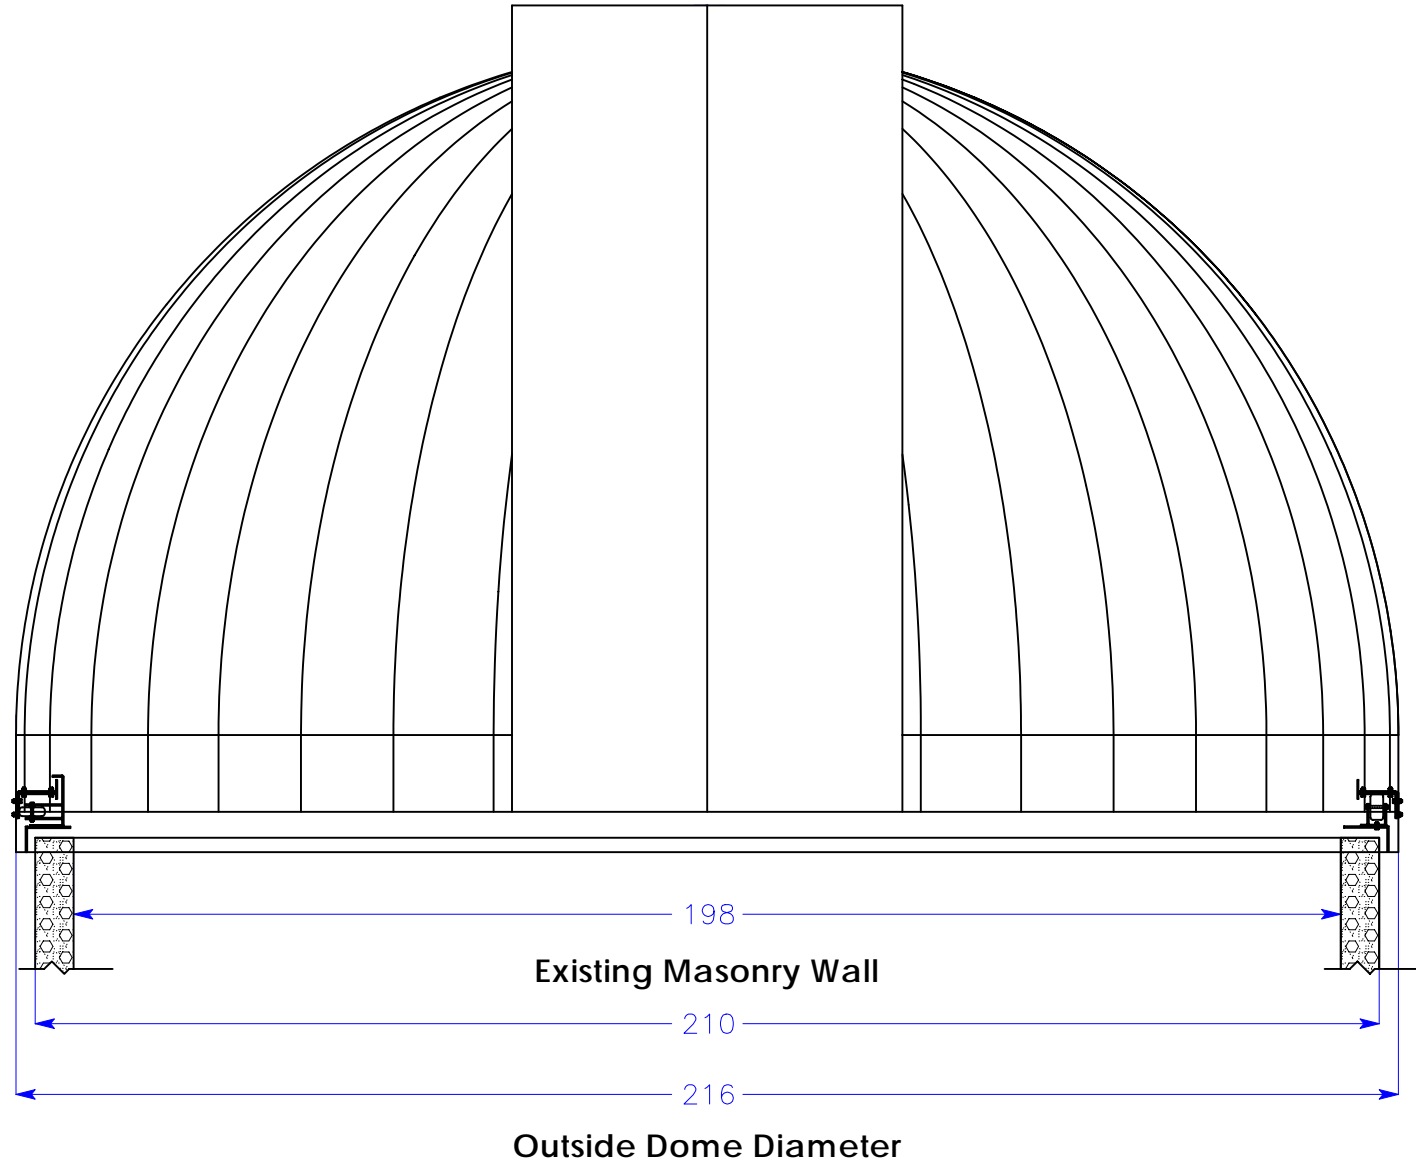

5.5 Meter Observa-DOME

Observa-Dome Labs, Inc
 371 Commerce Park Drive
 Jackson, MS 39213
 1-800-647-5364
 observa-dome.com

	Name	Date	Title	5.5 Meter Elevation	Date	May 30,2007	Scale
Created By	JJ		Drawing No.	OBD 5.5 100			1:30
Checked By	RC						