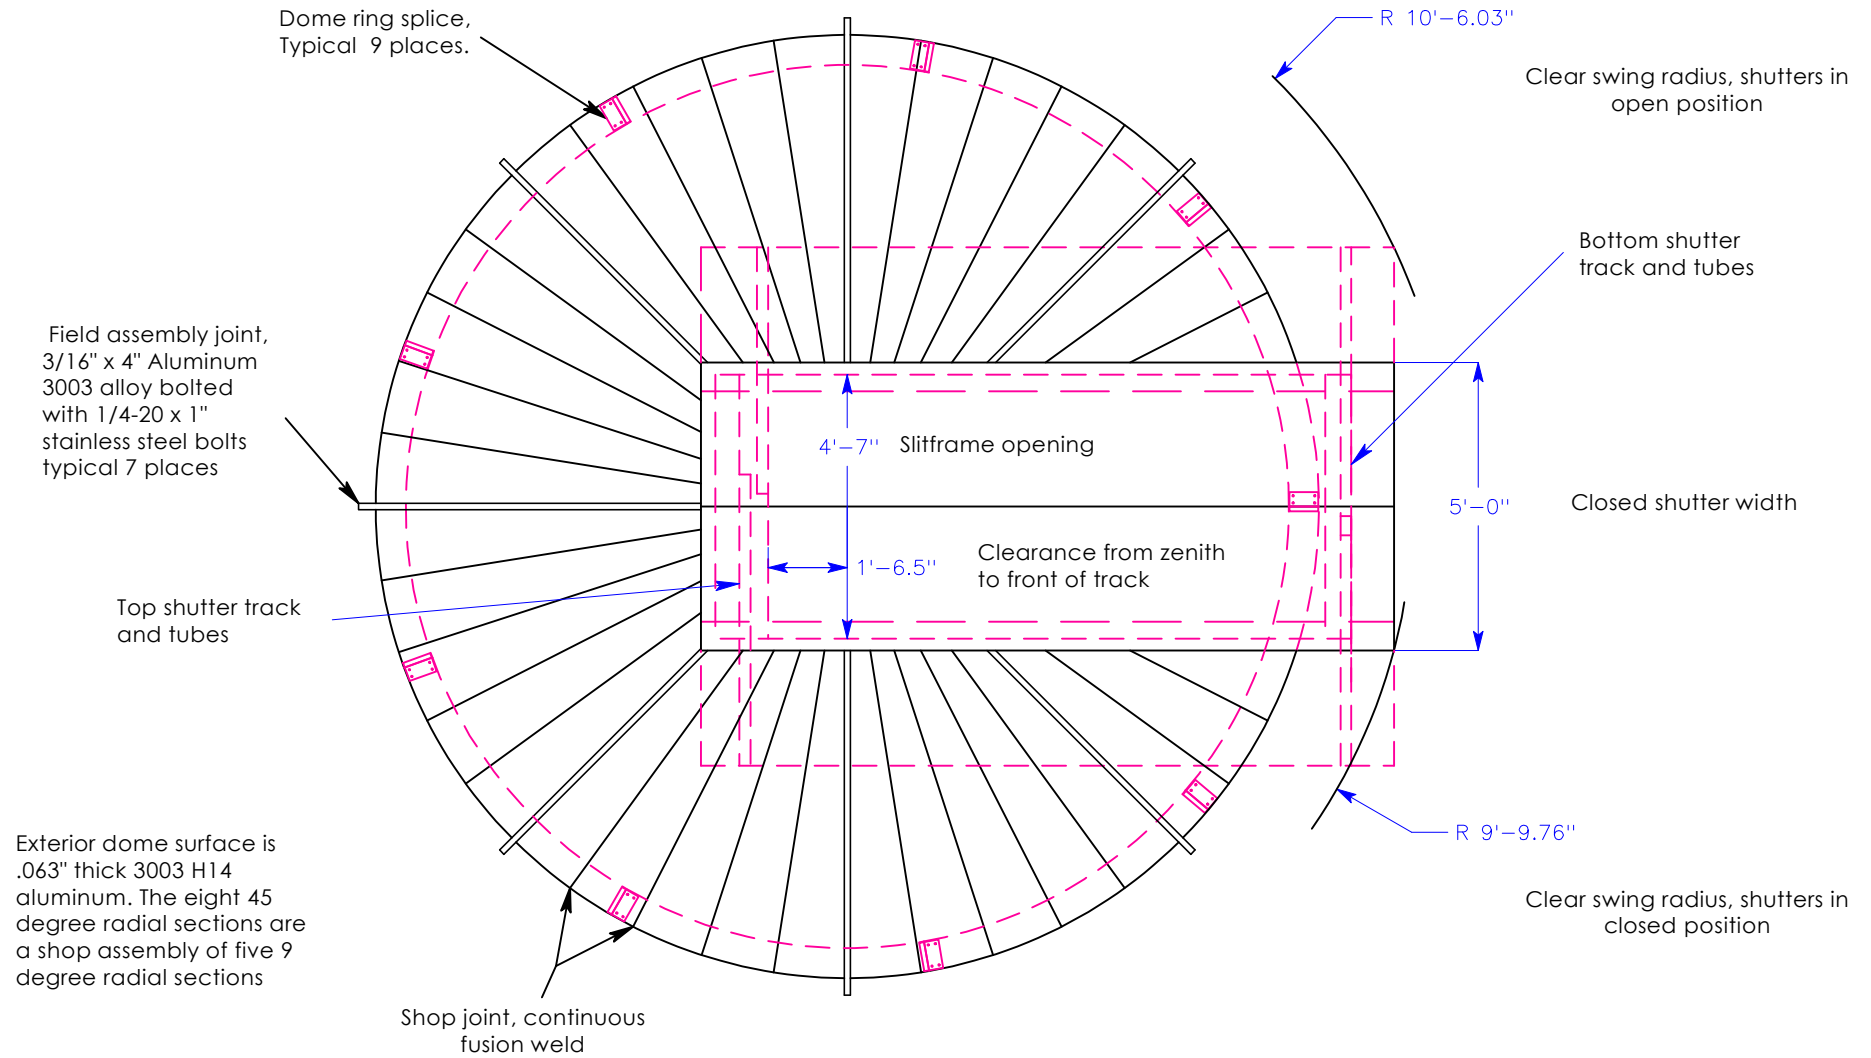

5 Meter Observa-Dome Plan View

Observa-Dome Labs, Inc
 371 Commerce Park Drive
 Jackson, MS 39213
 1-800-647-5364
 observa-dome.com

	Name	Date	Title	Date	Scale
Created By	JJ	6/18/02	5 Meter Plan View	June 18,2002	1:40
Checked By	RC	6/21/02	Drawing No.	Revised	
			OBD 5 101		